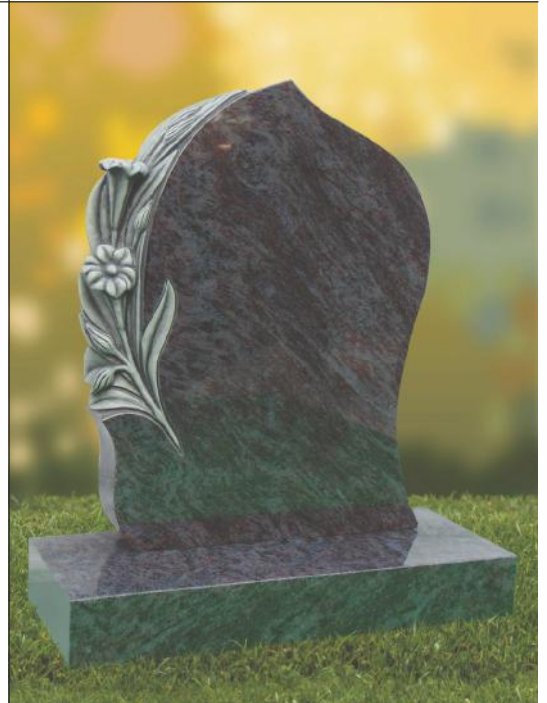

SD43

**TEARDROP WITH
CARVED LILY**

SD43