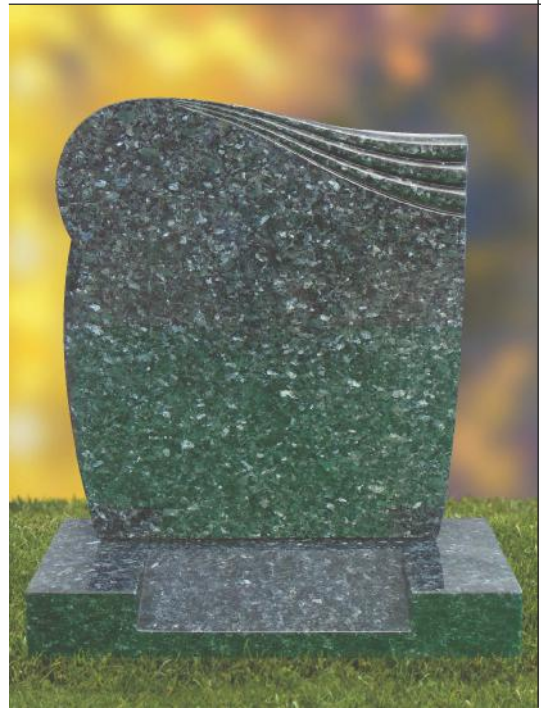

**FAN TOP WITH
CENTRE SPLAYED BASE**

SD41