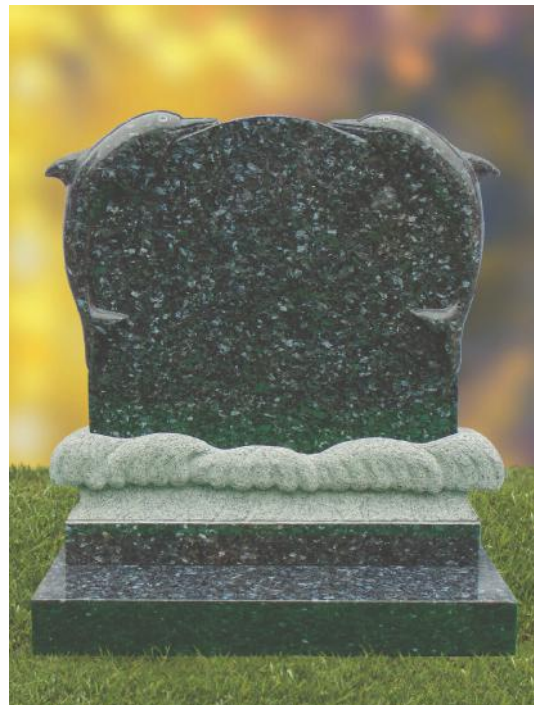

CARVED FIGURE

SD44