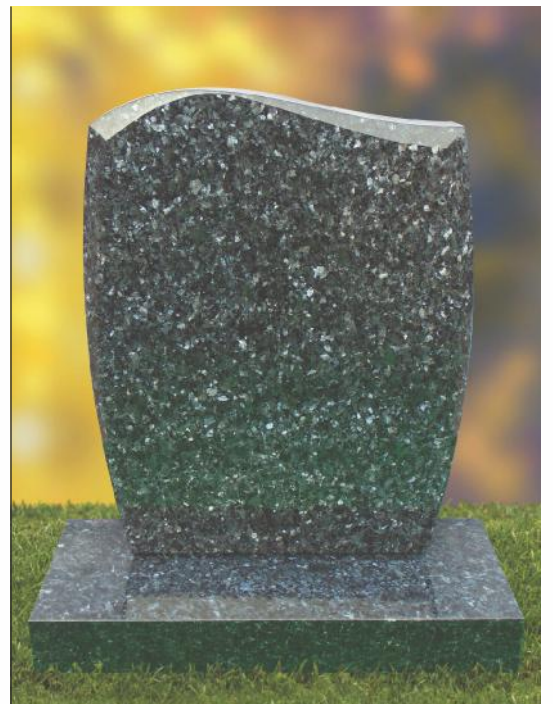

Traditional Memorials for the grave can be in the form of a headstone, plaque, vase or tablet, inscribed and etched to your wishes. It is however possible, that cemeteries and churchyards have their own rules about memorials, which can restrict you in terms of size, design, type of stone or colour. We will advise you about such regulations and where they apply.

© Oxley's 2018

Cumberland House,
Market Close, Crewe.
Cheshire CW1 2NA.

CREMATION MEMORIALS

SQUARE TOP

B9

OGEE

Paradiso Granite

HALF OGEE