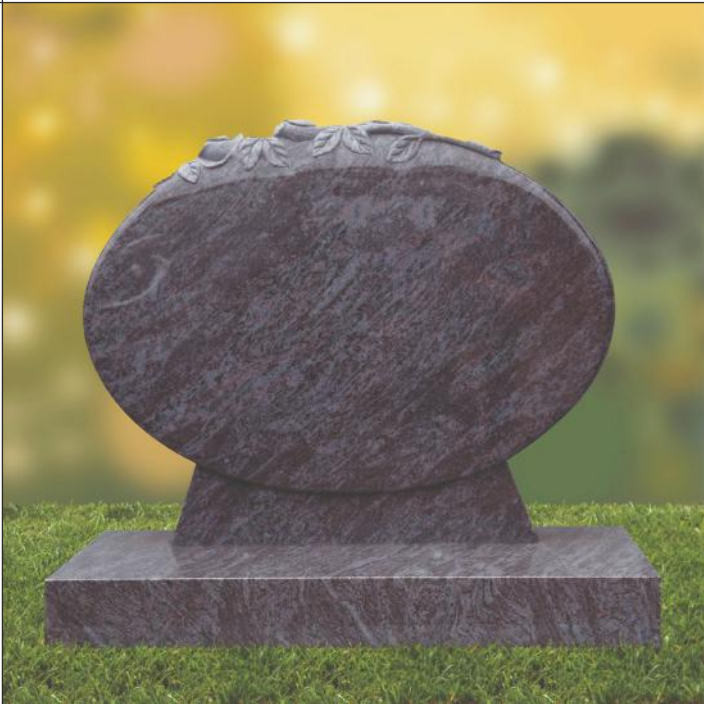

SD17

TYNEDALE

SD46

SD47