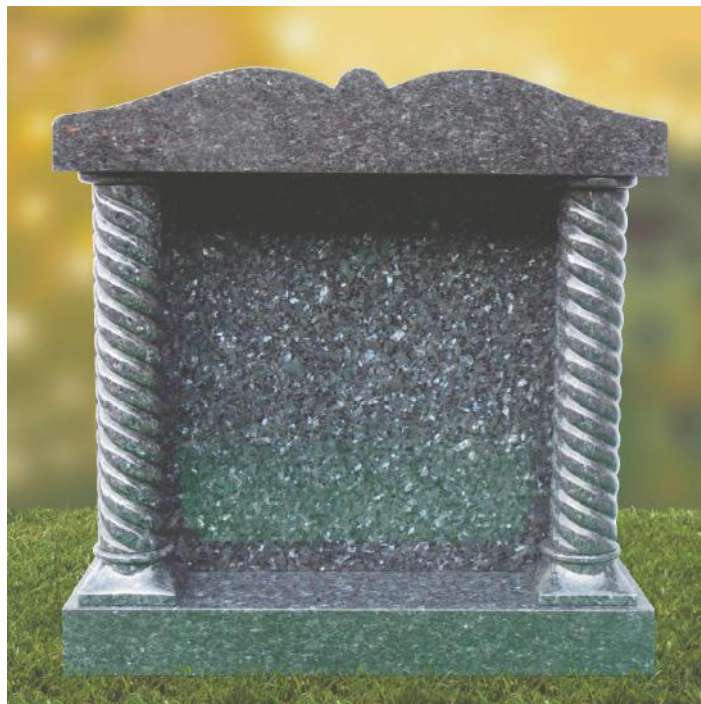

Traditional Memorials for the grave can be in the form of a headstone, plaque, vase or tablet, inscribed and etched to your wishes. It is however possible, that cemeteries and churchyards have their own rules about memorials, which can restrict you in terms of size, design, type of stone or colour. We will advise you about such regulations and where they apply.

SD2

GATES

Cube Vase in between the Gates

**ROPE EDGE
KERBS**

**ROCK PITCHED
EDGE**

**CANOPY/BARLEY TWIST COLUMNS
WITH OGEE CAP**

CANOPY DESIGN Turned Pillars support the Canopy.
Pillars can be changed to another colour and style