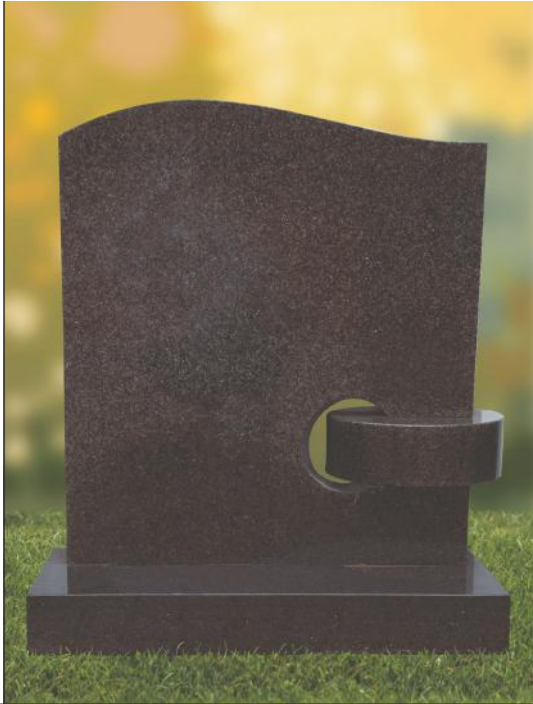

SD17

TYNEDALE

SD46

SD47