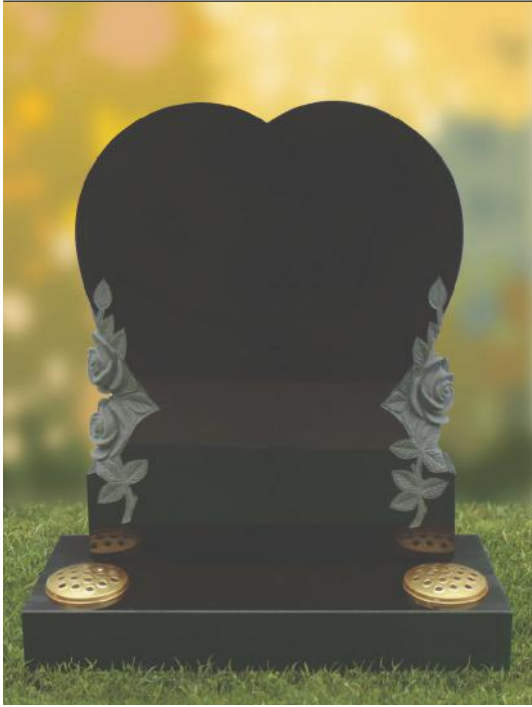

ANGEL/BALL

**HEART WITH
CARVED ROSES**