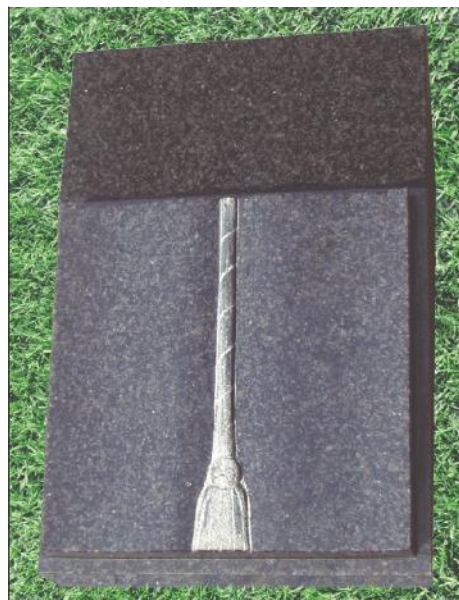

BOOKS, TABLETS & VASES

BOOK DESK